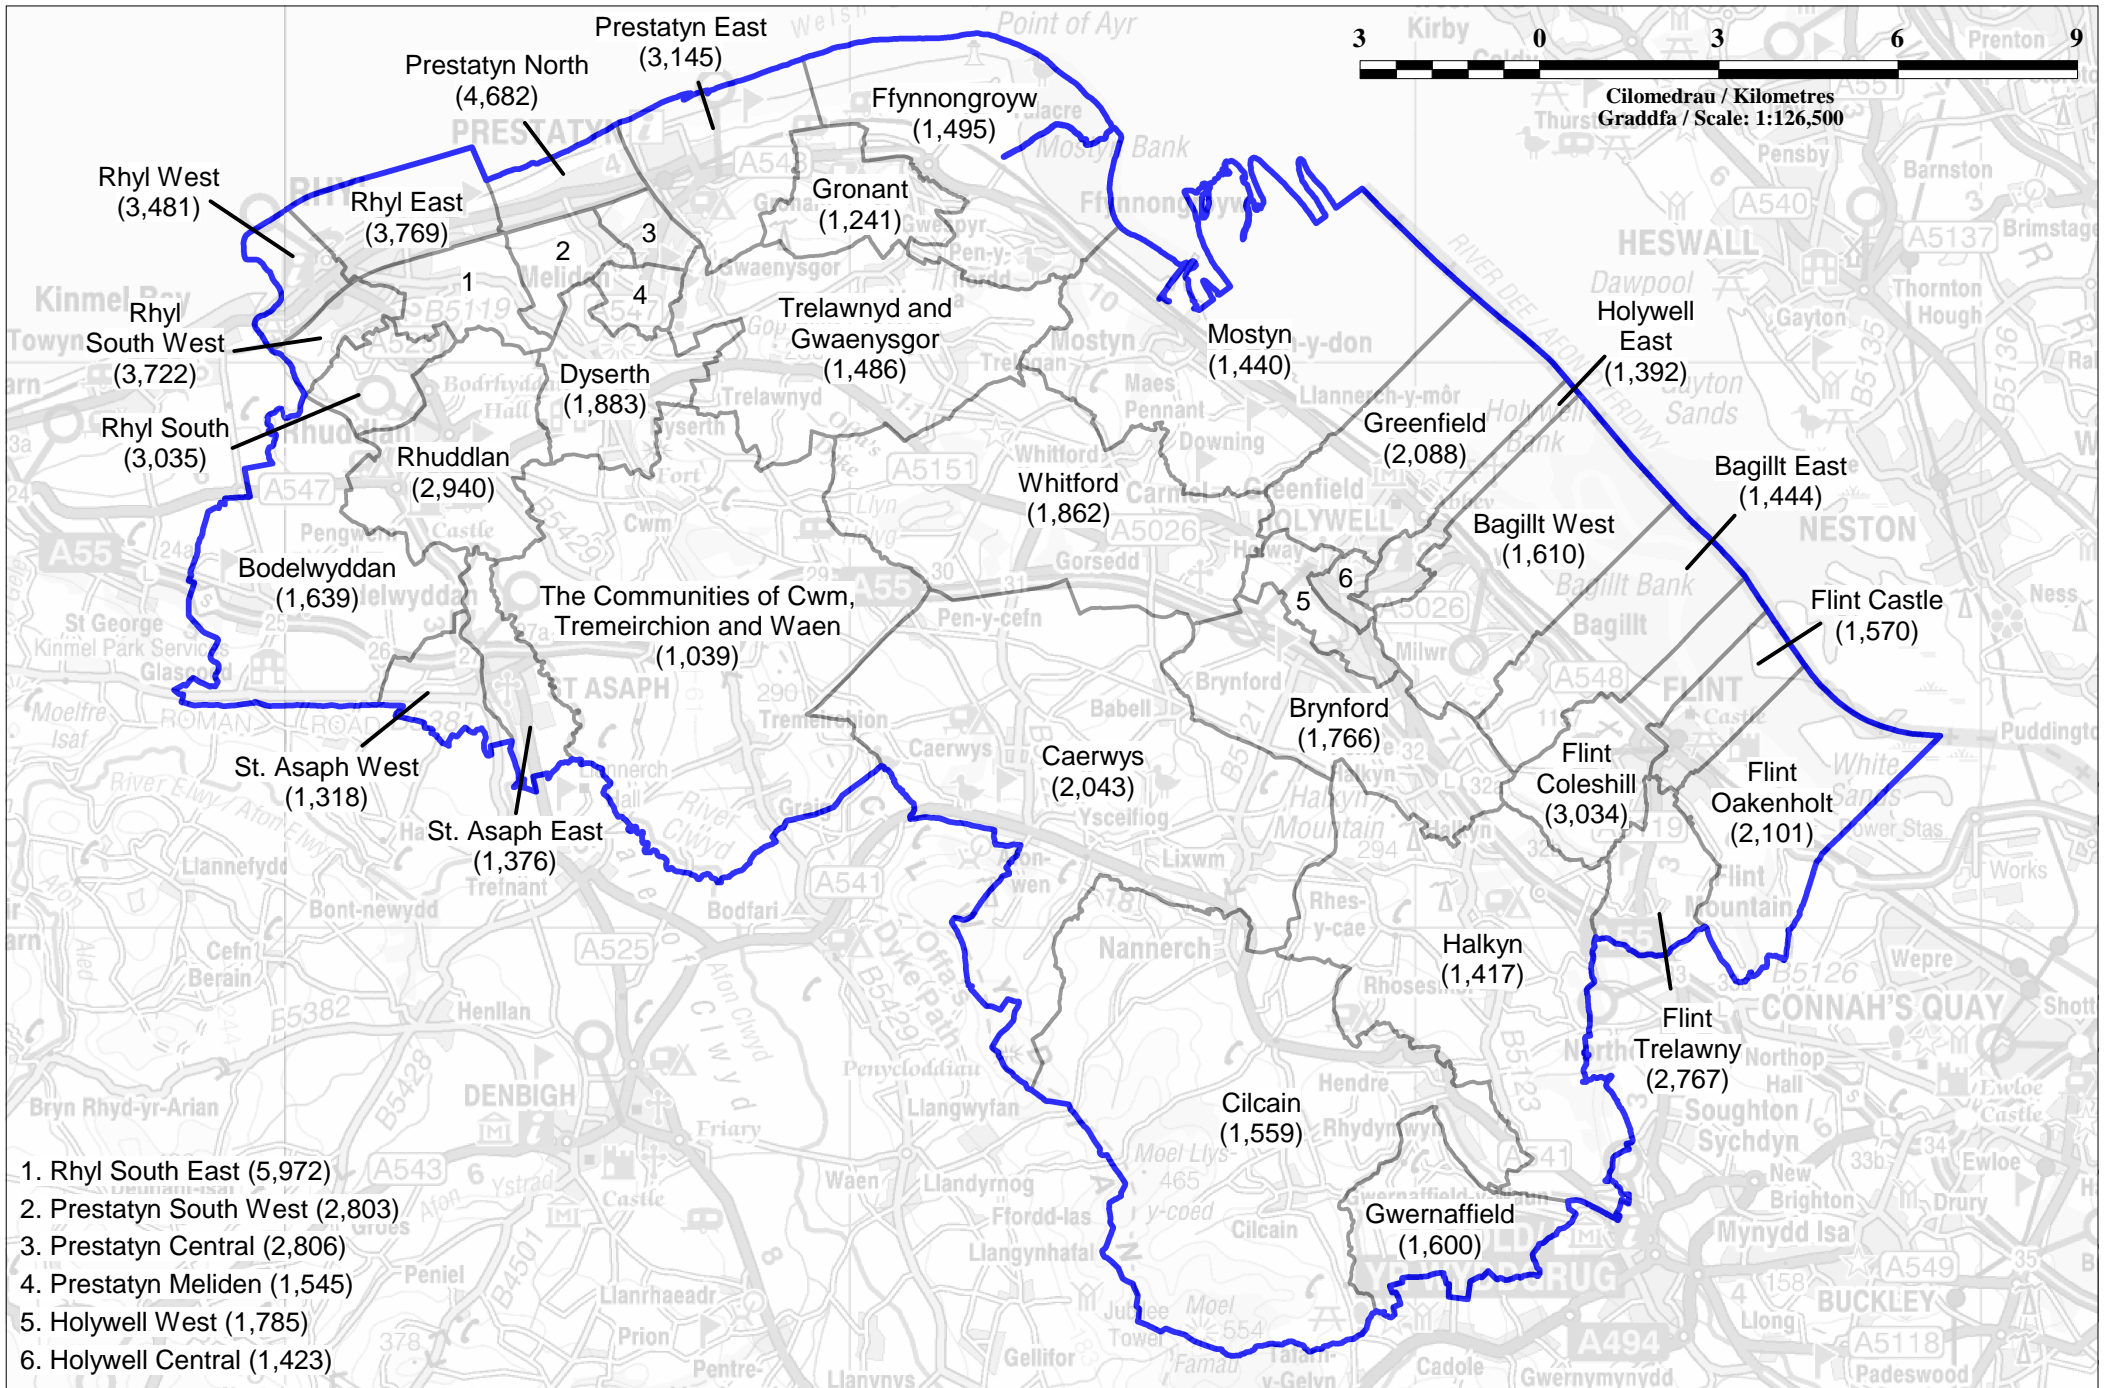

FLINT AND NORTH DENBIGHSHIRE CC

© Crown copyright and database rights [2012] Ordnance Survey [100047875]
 © Hawlfraint y Goron a hawliau cronfa ddata [2012] Arolwg Ordans [100047875]

NO BOUNDARY CHANGE FROM INTIAL PROPOSALS