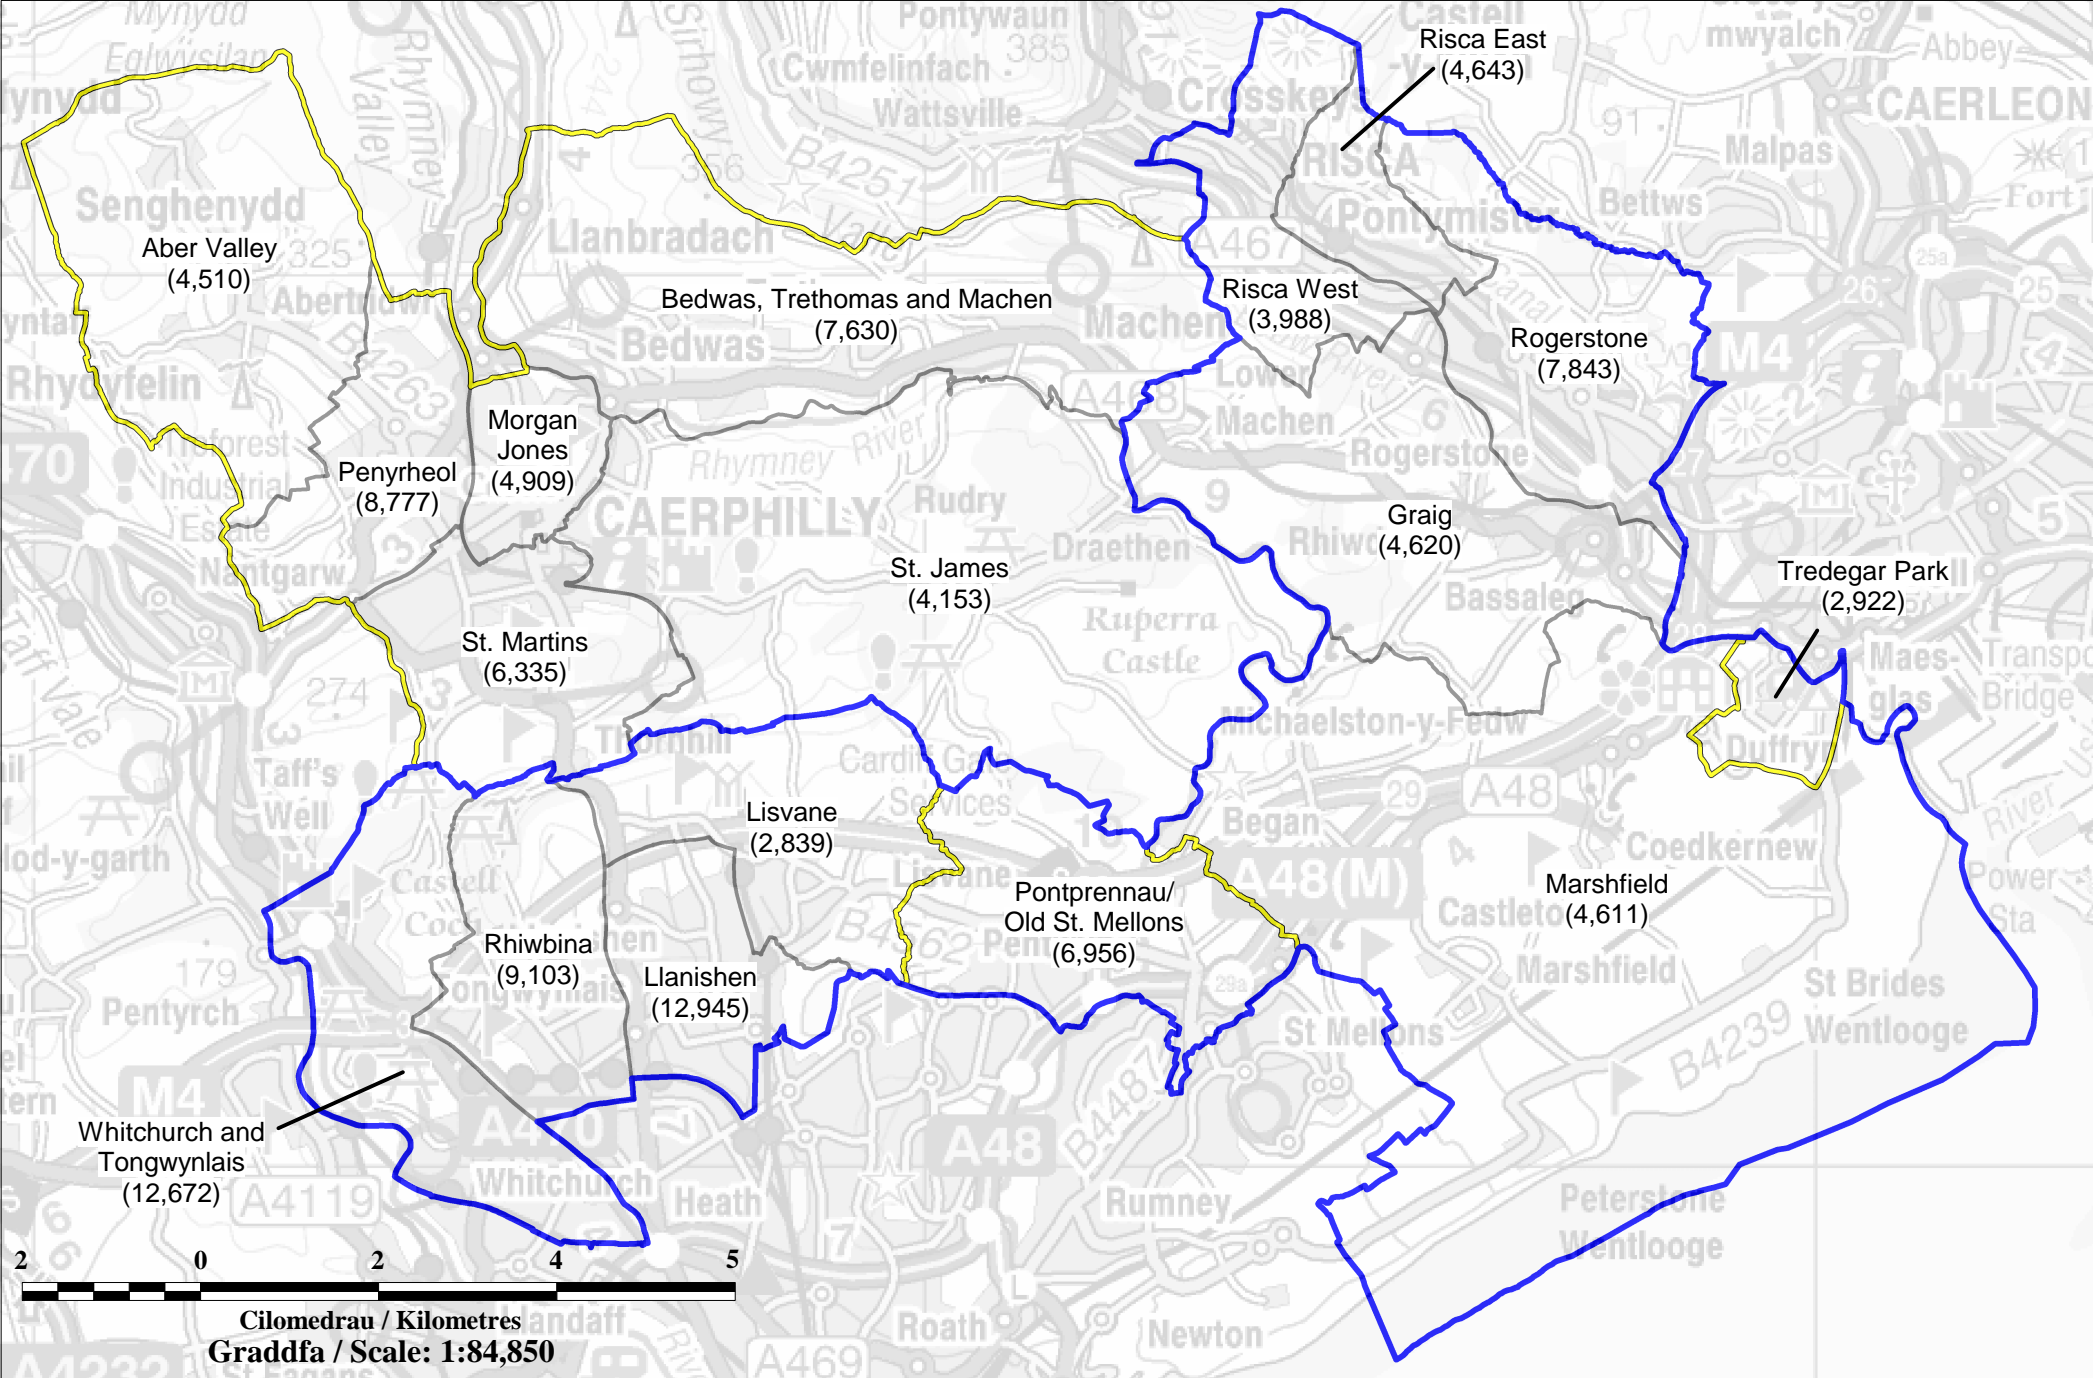

CARDIFF NORTH AND SOUTH WEST GWENT CC

© Crown copyright and database rights [2012] Ordnance Survey [100047875]
© Hawlfraint y Goron a hawliau cronfa ddata [2012] Arolwg Ordans [100047875]