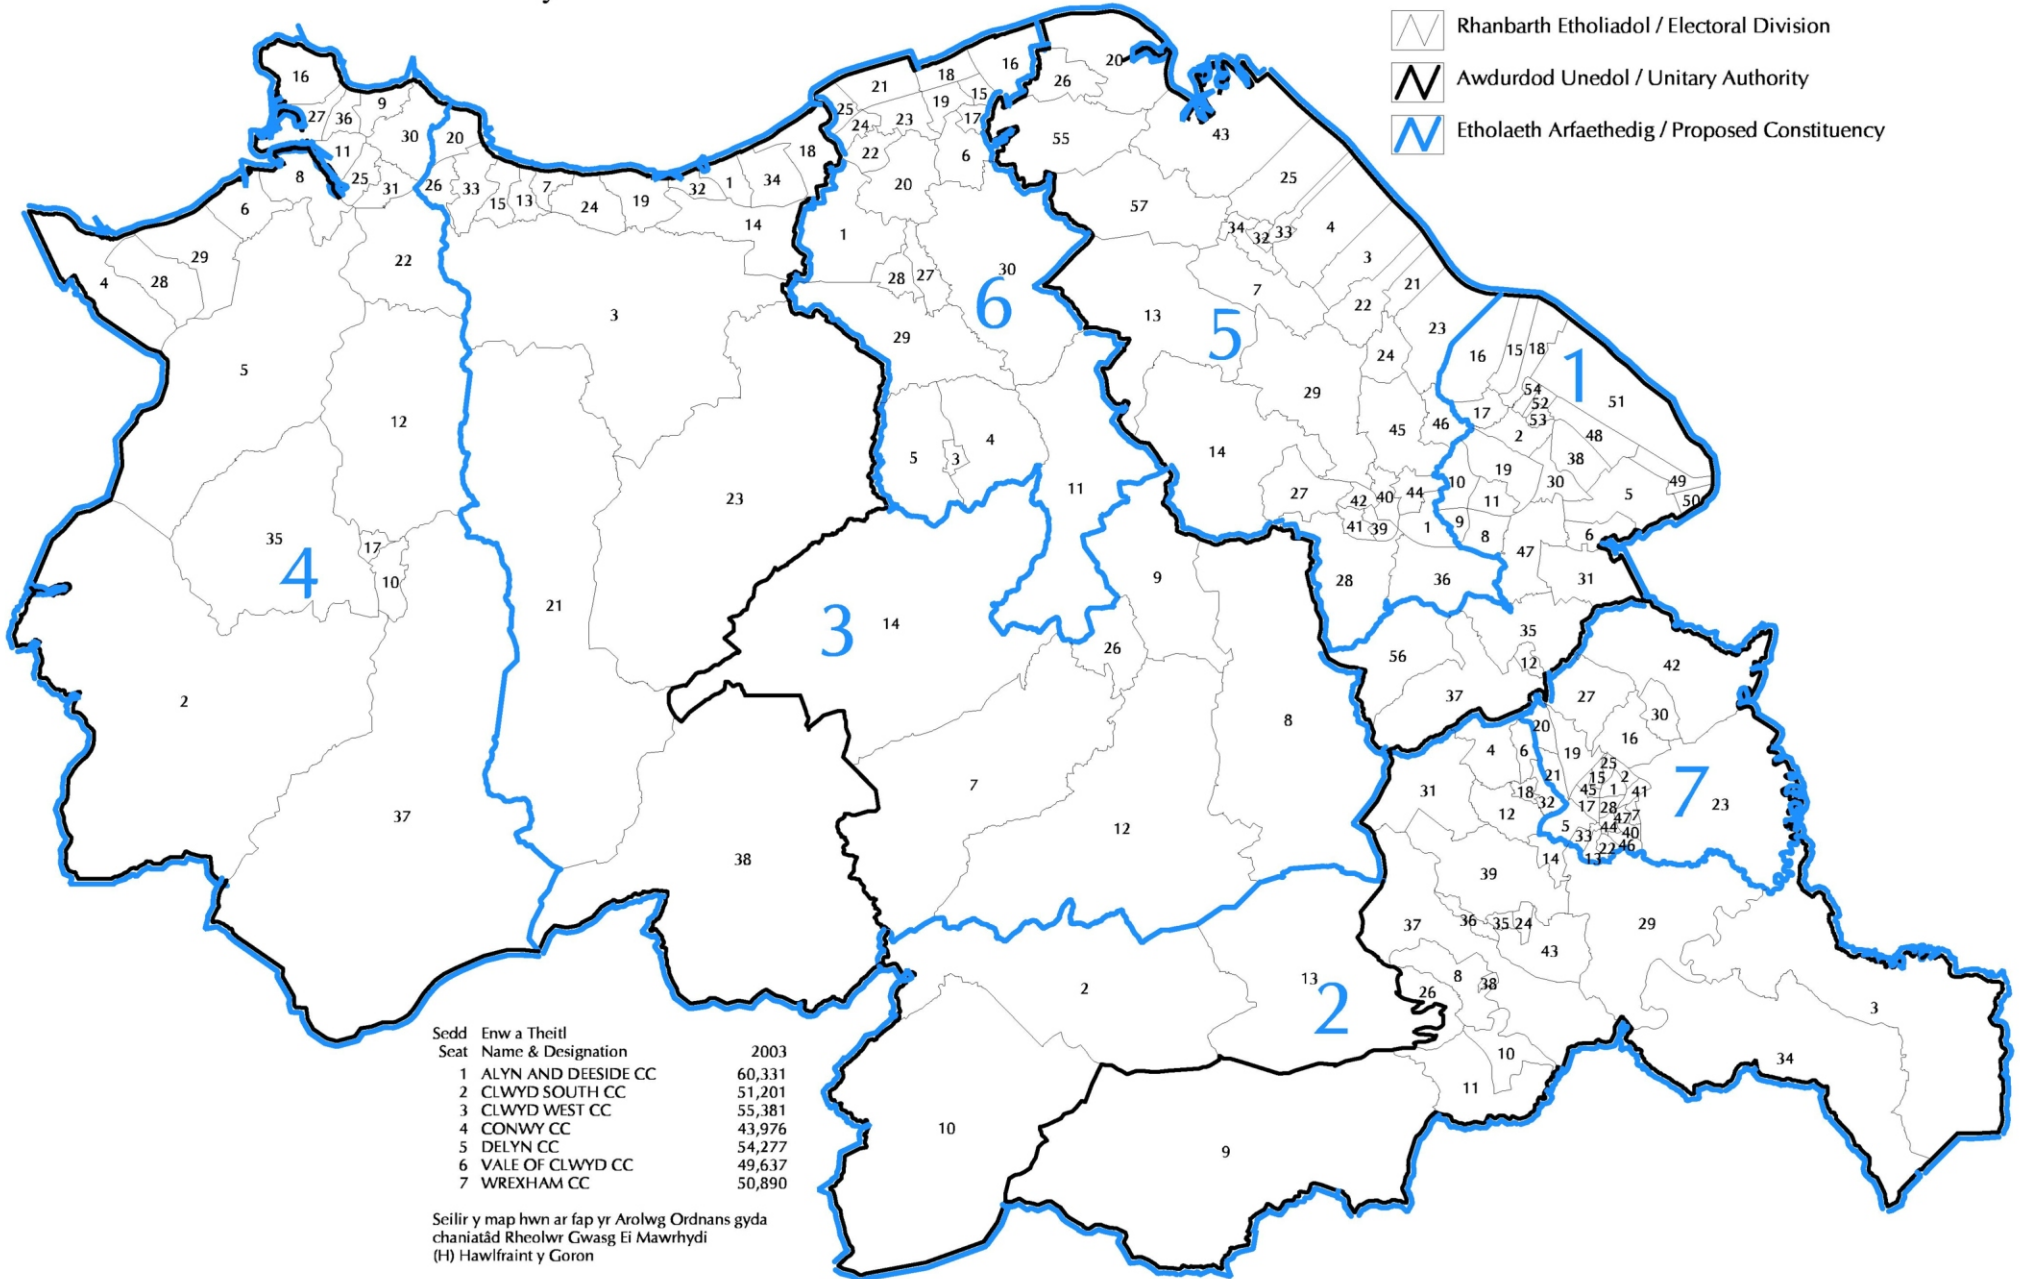

# Argymhellion Dros Dro ar gyfer Clwyd

### ALLWEDD / KEY

Ffiniau / Boundaries:

-  Rhanbarth Etholiadol / Electoral Division
-  Awdurdod Unedol / Unitary Authority
-  Etholaeth Arfaethedig / Proposed Constituency

Sedd Seat	Enw a Theit Name & Designation	2003
1	ALYN AND DEESIDE CC	60,331
2	CLWYD SOUTH CC	51,201
3	CLWYD WEST CC	55,381
4	CONWY CC	43,976
5	DELYN CC	54,277
6	VALE OF CLWYD CC	49,637
7	WREXHAM CC	50,890

Seilir y map hwn ar fap yr Arolwg Ordnans gyda chaniatâd Rheolwr Gwasg Ei Mawrhydi (H) Hawlfraint y Goron

This map is based on the Ordnance Survey map with the permission of the Controller of Her Majesty's Stationery Office  
(c) Crown Copyright